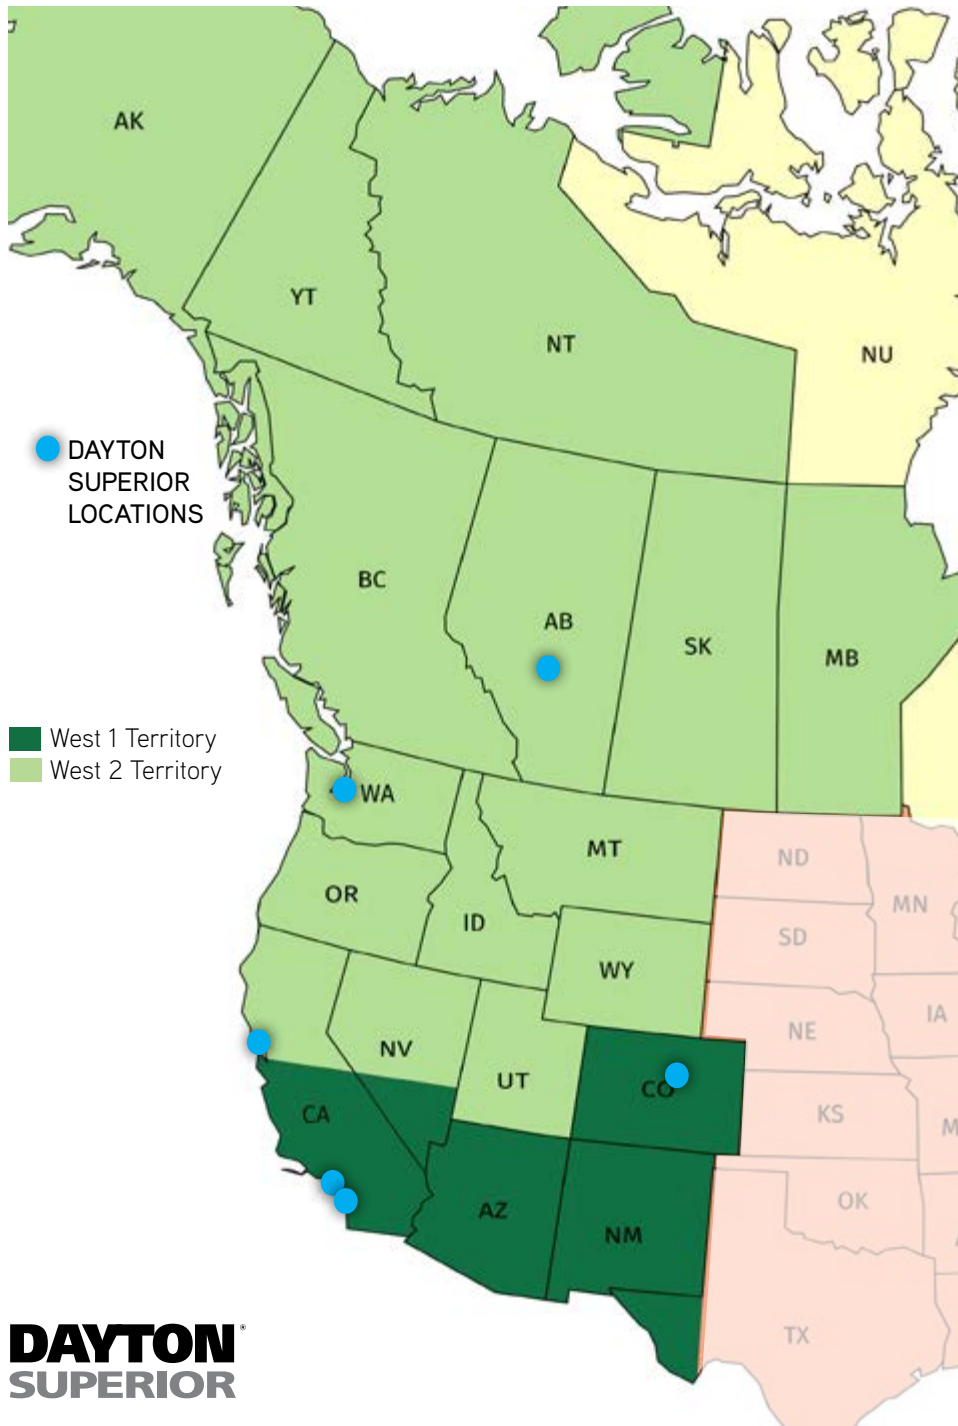

WEST 1 & WEST 2 REGIONS

WEST 1 REGION	PHONE	AREA
Tim Sisto, Sr. Regional Vice President	937-321-1097	West 1 & West 2 Regions
Jake Meredith, Dealer Sales Manager	925-337-4437	NM, CA, AZ, NV
Luke Fulghum, Dealer Sales Manager	719-235-0719	WY, UT
Mike McMahon, Dealer Sales Manager	909-202-9844	AZ
Brett Townsend, Area Sales Representative	951-202-2333	Southern CA
WEST 2 REGION		
Mike McMahon, Dealer Sales Manager	909-202-9844	Reno, Northern NV, Northern CA
Bryce Gruba, Dealer Sales Manager	503-250-3959	Pacific Northwest
Luke Fulghum, Dealer Sales Manager	719-235-0719	CO, NM
Zack Panylyk, Sales Representative	604-831-7660	NW Canada
Derek Ewart, Sales Representative	780-717-3707	NW Canada
CUSTOMER SERVICE		
Jim Tracy, Sr. Customer Service Representative	830-625-6945 x14213	Western US Regions
Luz Magallanes, Customer Service Supervisor	416-798-2000 x14235	Western US Regions
Mario Mejia, Customer Service Representative	909-961-7007 x14214	Western US Regions
Ashley Stirrett, Customer Service Manager	780-487-0861 x64102	NW Canada
Jill Doherty, Customer Service Representative	780-487-0861 x64112	NW Canada
MULTI-REGIONAL	PHONE	AREA
Mitch Minadeo Director of Bus. Dev. - Splicing	216-296-3662	National
Geoff Dell, Director of Bus. Dev. - Chemicals	720-220-0985	National
Shawn McNamara, Director of Bus. Ops. - Tilt-Up	321-200-5224	National
Kenneth Waite, Director of Bus. Dev. - Precast	727-253-8725	National
Todd Fraker, National Chemical Manager	303-475-8017	National
Alese Glaus, National Customer Service Mgr. - Consumables	909-238-9561	National
David Fillinger, Accubrace Program Manager	816-898-8601	National
Mike Jenkins, Technical Sales Rep. - Splicing	818-431-1203	West 1 & West 2 Regions
Barry Lewis, Technical Sales Rep. - Chemicals	720-315-4486	West 1 & West 2 Regions
Tony Tuccillo, Regional Planner	937-866-0711 x44360	West 1 & West 2 Regions